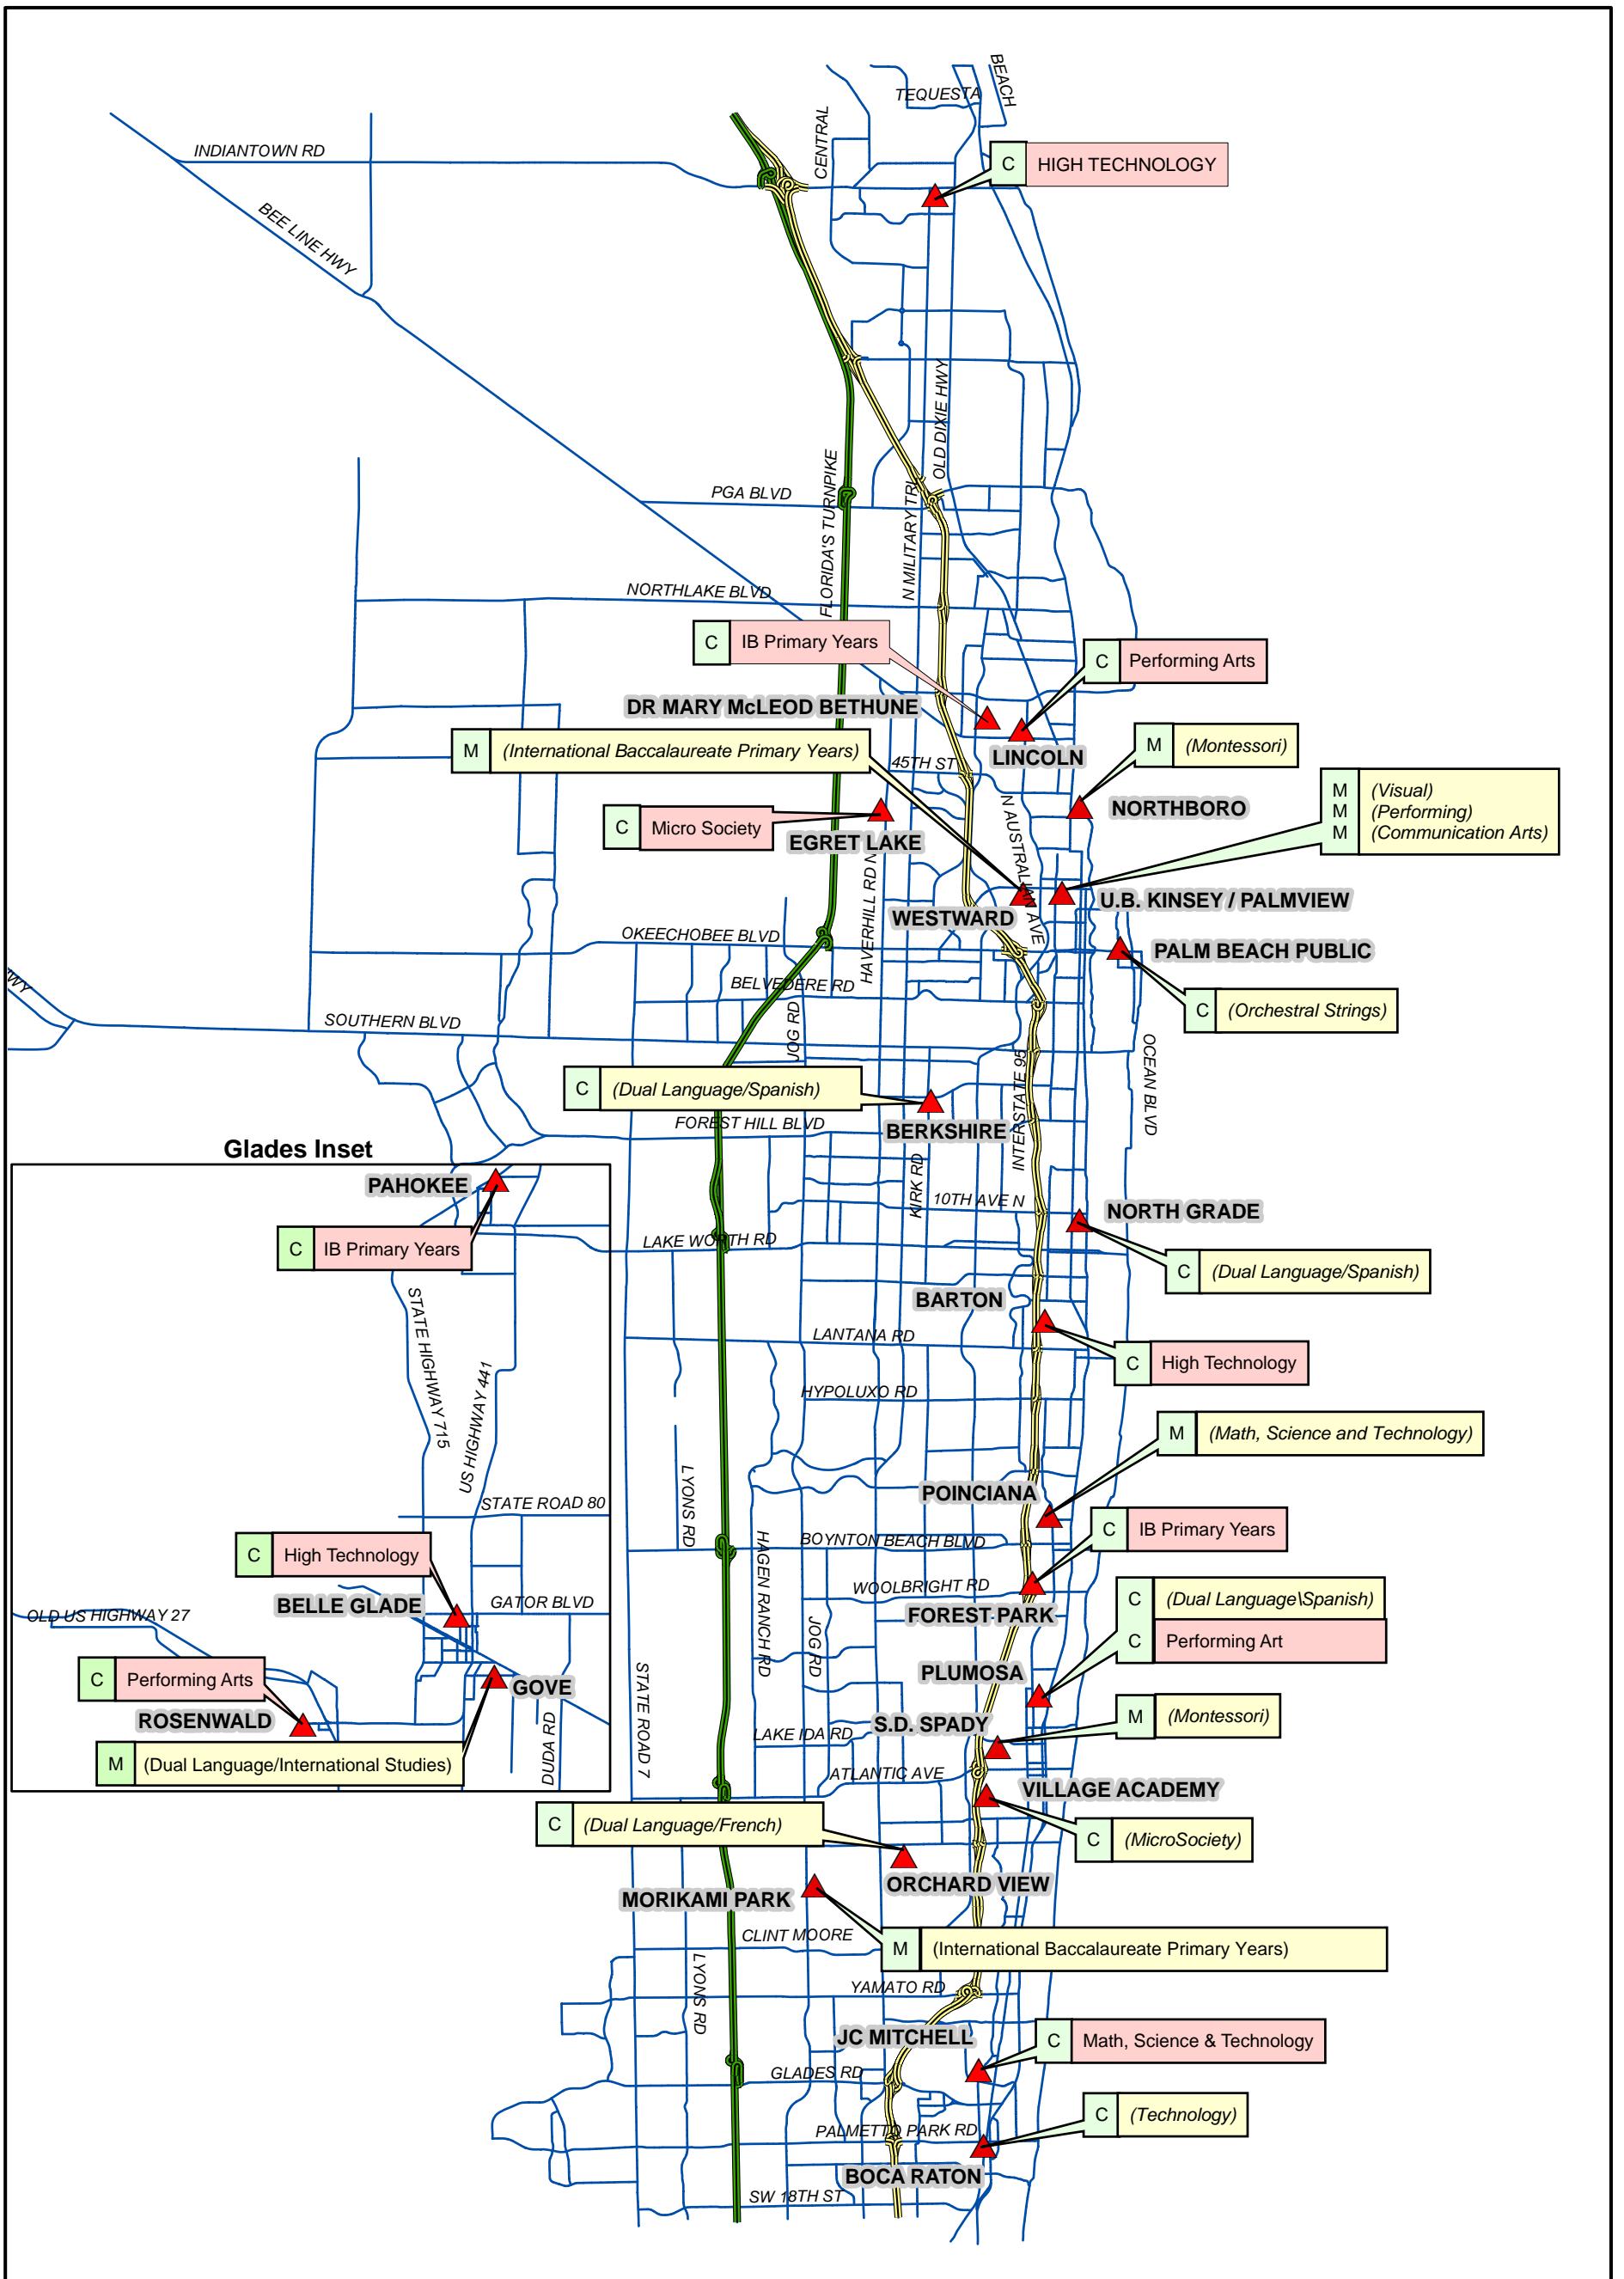

Elementary School Choice Programs

(Technology) = Existing Choice Programs	▲ School	 N 9/13/2006 - DLG Rev. 9/8/2006 Choice_Elem_2006.mxd
High Technology = Proposed Choice Programs	Florida's Turnpike	
M = Magnet	Interstate 95	
C = Choice	Major Roadways	

Palm Beach County School District

3320 Forest Hill Blvd., West Palm Beach, FL 33406